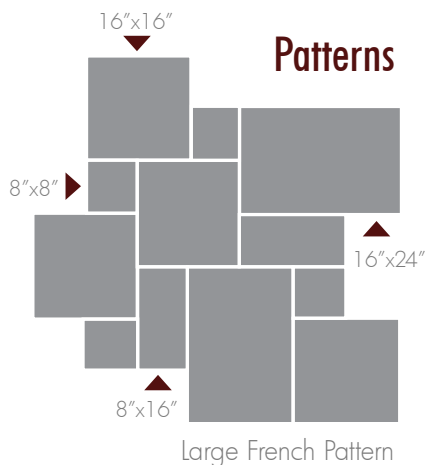

Why choose TruStone Marble pavers over concrete products? Concrete paver manufacturers have tried to imitate the look of real stone for years. They know there is no comparison to the real thing. Concrete products are still just "manmade".

Our Product

With a real TruStone Marble application, you have an unmatched natural beauty, no two pieces being the same. When used in a patio, walkway, or pool, the blend of natural colors and textures is breathtaking. With TruStone Marble you will now have a piece of art at a reasonable cost that will last for generations. The surface underfoot stays cool comparable to the stone imitations because there are no metals in TruStone Marble products, unlike concrete which contains metals that retain heat in the summer months. Our pavers are also calibrated and rectified. Which means the use of sand between the joints is unnecessary. TruStone Marble's unique capillary action allows moisture to escape, even in the most extreme freeze-thaw cycling without stressing the materials (which is very important in Northern climates). We suggest sealing Marble pavers with a Slip Resistant Additive which is a micronized polymer. The additive is stirred into the sealer and applied to surface of paver with either a brush or roller. Since TruStone Marble has been compressed in its natural state for millions of years, it is extremely durable and has a PSI strength stronger than most concrete products.

Colors & Sizes

Our Marble pavers are 1.25" thick and come in a variety of sizes including: 8"x8", 8"x16", 16"x16", 16"x24". Other sizes can be by special order. Marble copings/step treads sizes: 12"x24"x1.25" thickness or 12"x24"x2" thickness.